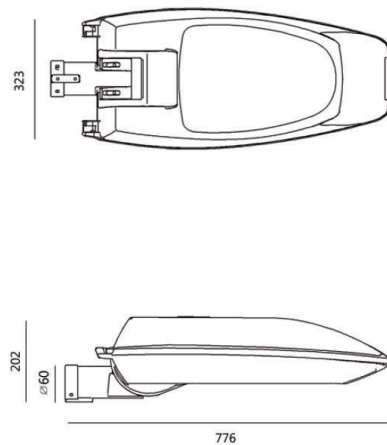

TECHNICAL DATA

TYPE

Professional LED projectors for **Public Lighting**.

Can be used in Highway or any public road and in Parks.

OPENING/BEAM

High efficiency Ra>70 LED chip on Board. Precision optics with reflector 0-90°.

MATERIAL

Die-cast aluminum housing and tempered glass.

PRO	CRI ≥ 80	
IP66		
220-240V 50/60Hz		50000h

DIMENSION DRAW

Model:	Megaterra
Format:	Square
Location:	Exterior
Wattage:	400W
Materials:	Aluminum
Led Color:	2000K / 4700K
Product Dimension:	776*323*202mm
IP Code:	66
Fixation:	Surface
CRI :	80
Frequency:	50/60 Hz
Net weight:	5.66kgs